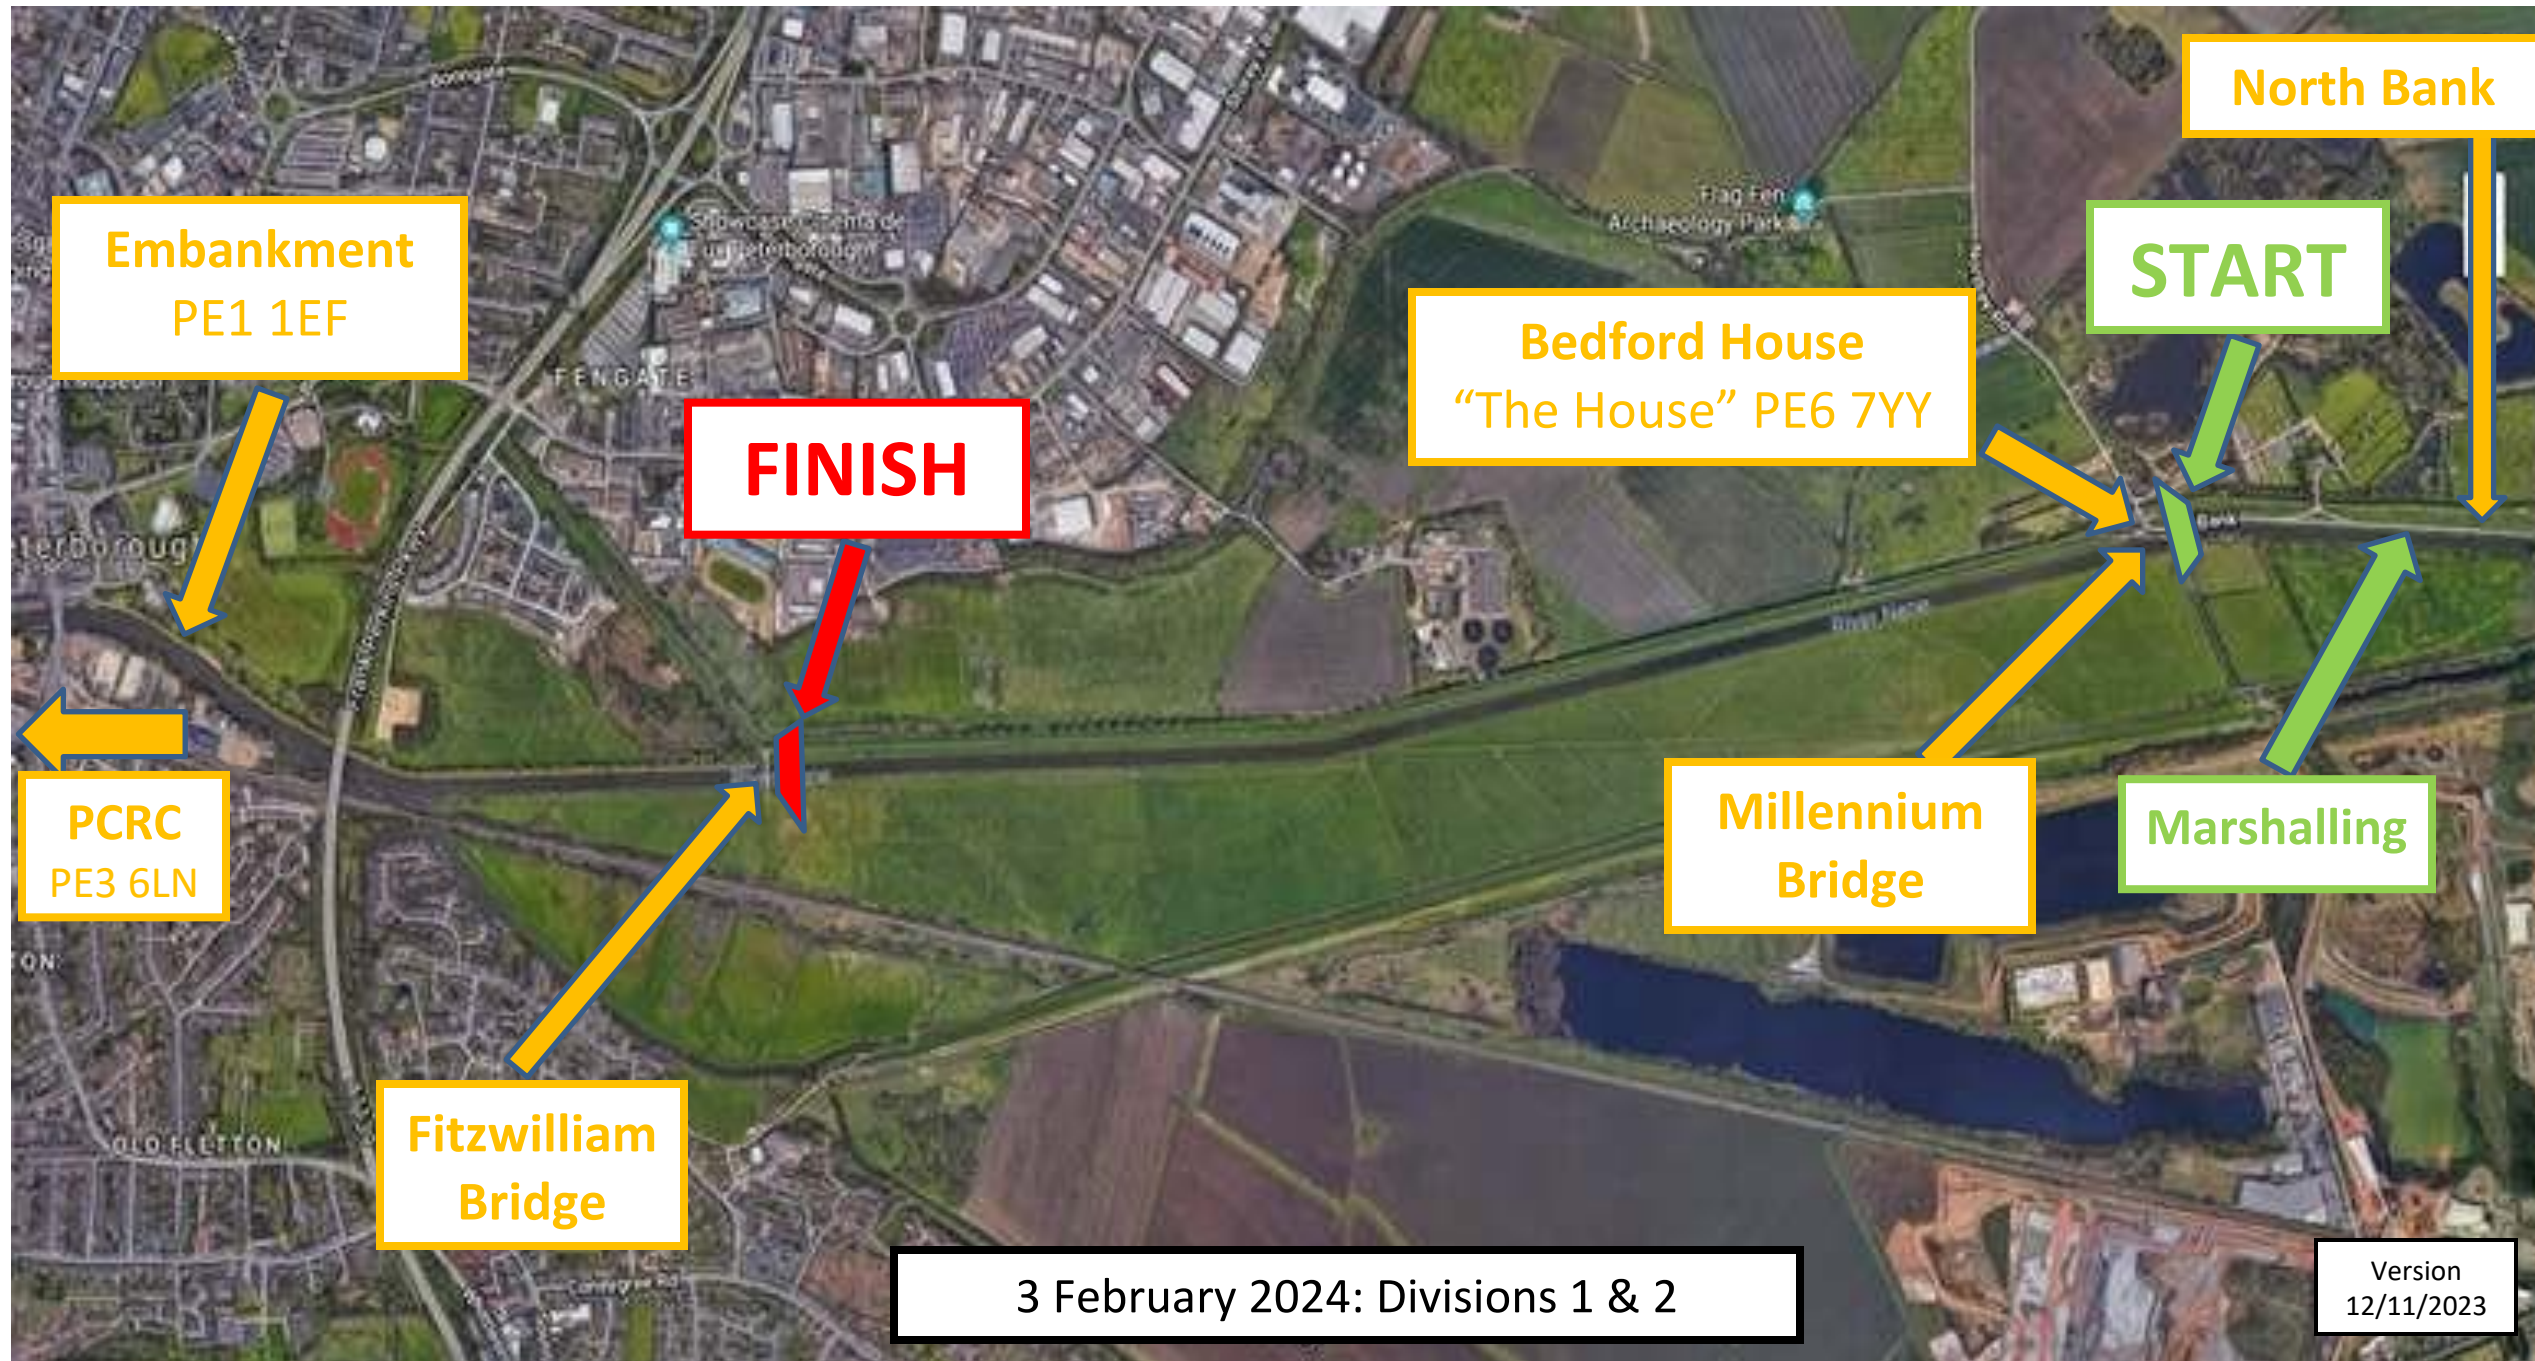

Peterborough Head of the Nene – 2600m Course

3 February 2024: Divisions 1 & 2

Version
12/11/2023